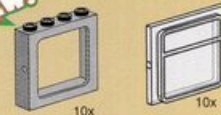

NEW!

L. #3733 Grey Train Windows with Panes
20 pieces. $5.99